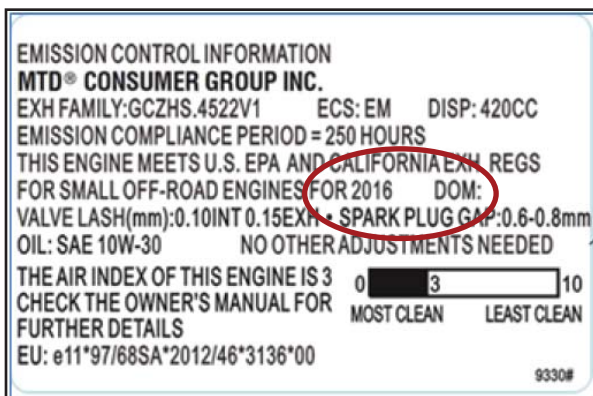

Service Advisory

MTD-212

Riders

Affected Models: All brands of MTD Riding Mowers that use a model 4P90 MTD engine.

Affected Serial Number Range: All engines of the Affected Models listed above

Date: September 14, 2016

IMPORTANT EMISSIONS NOTES:

- There are eight (8) Service Kits available.
- The Complete Part Number of each Service Kit is determined by the DOM (Date of Manufacture) of the ENGINE as noted on the emissions label on the blower housing.
- The DOM is located on the emissions label as shown in Figure 1.
- Each Service Kit's base number is 753-08656, followed by a dash & the last two digits of the DOM.
- *Example:* 753-08656-11 would be used for an engine manufactured in 2011.
- A list of available Service Kits is shown in Table 1.