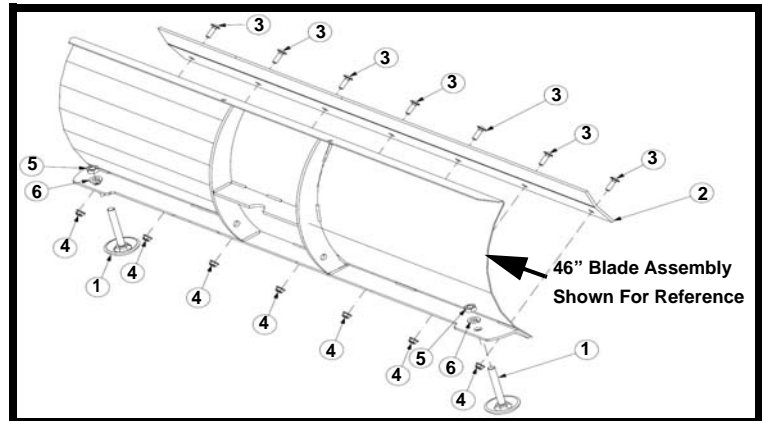

759-05075 Service Kit Contents

ITEM NO.	PART NUMBER	QTY	DESCRIPTION
1	603-05227	2	SHOE ASM:SKID:3.5
2	703-10033	1	SHAVE:PLATE:46:HI/LO
3	710-0276	7	SCR:CRG:SPL5/16-18:1.00
4	712-04063	7	NUT:FLGK:5/16-18:GRF:NYLON
5	712-3048	2	NUT:JAM:1/2-13:GR5
6	736-0921	2	WASH:LOCK:1/2:SPLT:REG

Instruction sheet included with kit.

FIGURE 1

NOTE: *Save this parts list. Refer to it when ordering replacement parts.*

Changes were made to the Model Year 2015 60" Fabricated Deck (19A40025100). The 60" deck now comes with extended length front axles to be installed on the Model Year 2015 XT3 Enduro **GSX** Tractor (14AD3LE-010).

ACTION REQUIRED:

When a 60" fabricated mower deck has been installed along with the extended length axles, the 46" snow blade now requires the longer length skid shoes and Hi/Lo shave plate to achieve proper operation. Order one (1) **759-05075** GT 2000 46" Blade Conversion Kit when installing a **19A40022** (19A40022100) or **19B40022** (19B40022100) 46" Snow Blade onto a Model Year 2015 XT3 Enduro **GSX** (14AD3LE-010) with a 60" fabricated mower deck.